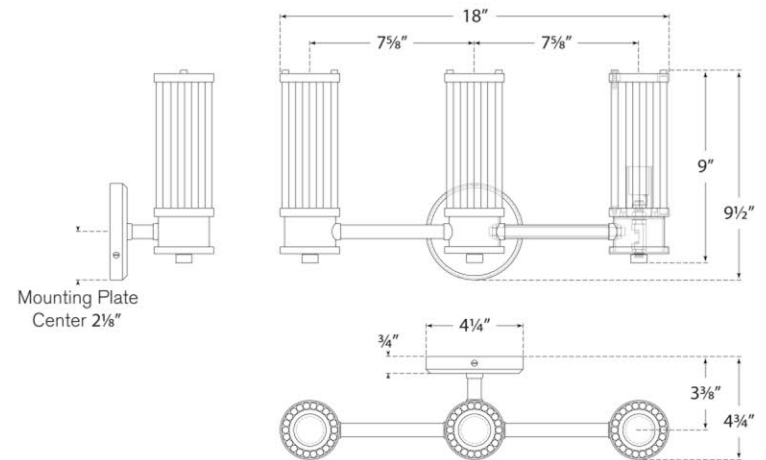

TEAR SHEET

Allen Triple Sconce

Item # RL 2078PN

Designer: Ralph Lauren

Height: 9.75"

Width: 18"

Extension: 4.75"

Backplate: 4.5" Round

Finishes: NB, PN

Socket: 3 - E12 Candelabra

Wattage: 3 - 40 B11

Weight: 7 Pounds

RALPH LAUREN