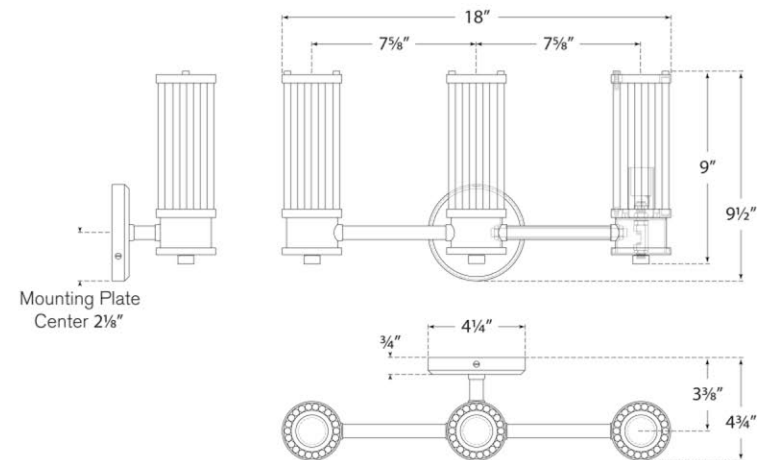

## Allen Triple Sconce

Item # RL 2078NB

Designer: Ralph Lauren

Height: 9.75"

Width: 18"

Extension: 4.75"

Backplate: 4.5" Round

Finishes: NB, PN

Socket: 3 - E12 Candelabra

Wattage: 3 - 40 B11

Weight: 7 Pounds