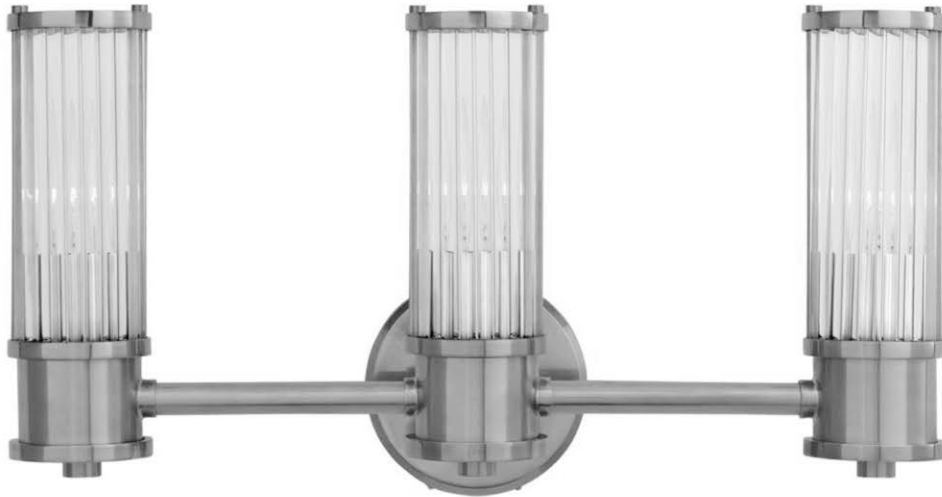

## Allen Triple Sconce

Item # RL 2078NB

Designer: Ralph Lauren

Height: 9.75"

Width: 18"

Extension: 4.75"

Backplate: 4.5" Round

Finishes: NB, PN

Socket: 3 - E12 Candelabra

Wattage: 3 - 40 B11

Weight: 7 Pounds