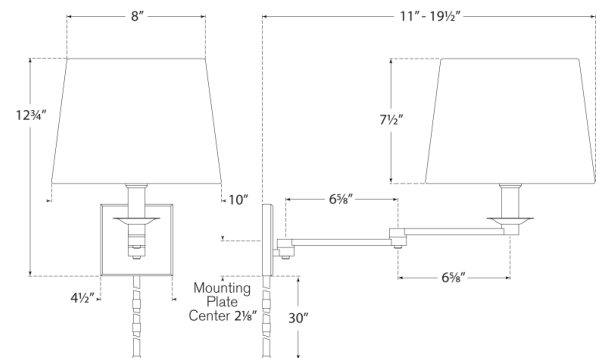

# Evans Swing-Arm Sconce

Antique Nickel with Percale Shade

- Socket: E26 Dimmer
- Wattage: 60 A19
- Weight: 5 Pounds
- Extension: 11-19.5"
- Shade Details: 8" x 10" x 7.5" Nordy
- Note: Cord Cover Included

## Measurements

RL 2010AN-P

10"W x 12.75"H x 4.25" Square Backplate | 25.4W x 32.3H x 10.7 CM

RALPH LAUREN