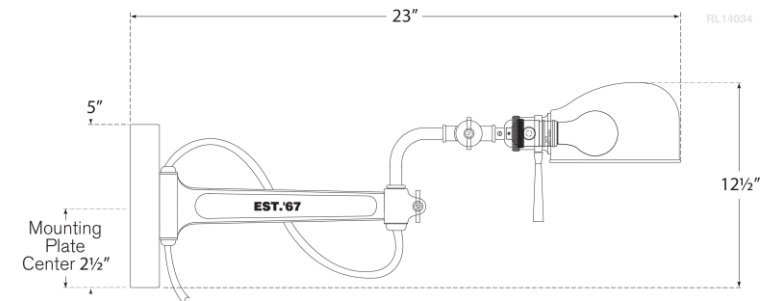

## RL '67 Swing Arm Wall Lamp

Item # RL14034OB

Designer: Ralph Lauren

Height: 12.5"

Width: 23"

Extension: 23"

Backplate: 5" Round

Finishes: BZ, NB, PN

Socket: E26 On-Off

Wattage: 60 A19

Weight: 6 Pounds