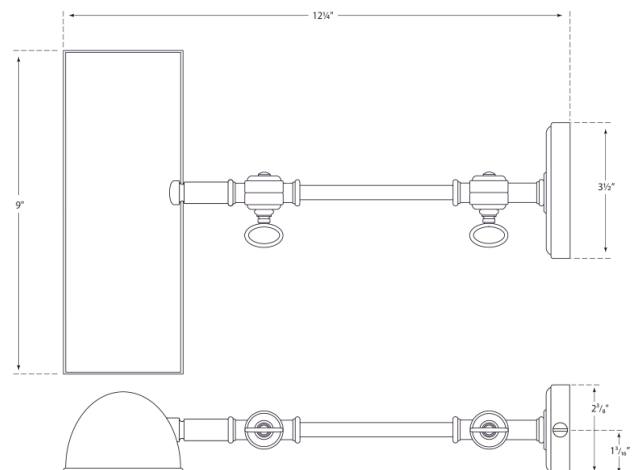

Discover a variety of options on [RalphLauren.com/Home](https://www.RalphLauren.com/Home)

Anette 9" Picture Light

Natural Brass

- Socket: E26 Keyless
- Wattage: 40 T10
- Weight: 2 Pounds
- Extension: 12.25"
- Backplate: 2.375" x 3.5" Rectangle
- Note: Requires Smaller Outlet Box

Measurements

RL 2275NB

9"W x 2.25"H | 22.8W x 5.7H CM

RALPH LAUREN