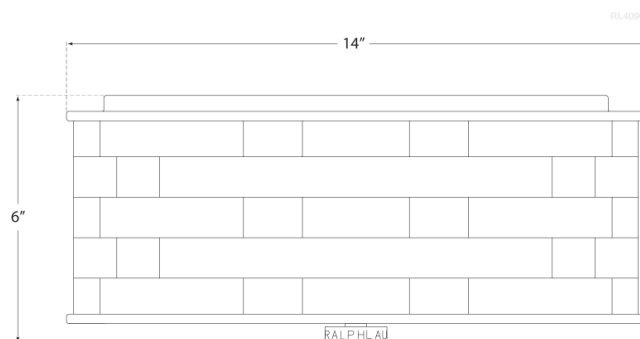

Discover a variety of options on [RalphLauren.com/Home](https://www.RalphLauren.com/Home)

Ella Woven Small Flush Mount

Polished Nickel with White Glass

- Socket: 2 - E26 Keyless
- Wattage: 2 - 60 A19
- Weight: 16 Pounds

Measurements

RL 4090PN-WG

14"W x 6"H | 35.5W x 15.2H CM

RALPH LAUREN