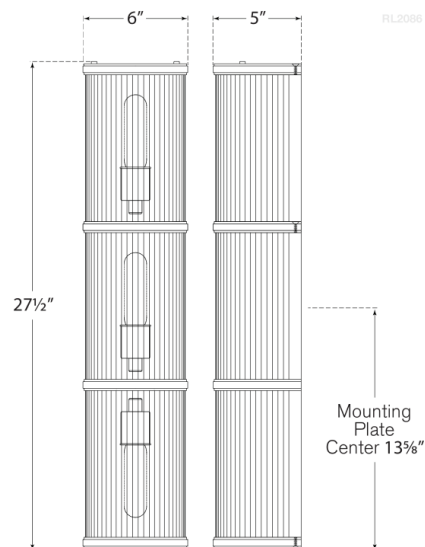

Discover a variety of options on [RalphLauren.com/Home](https://www.RalphLauren.com/Home)

Allen Large Linear Sconce

Natural Brass and Glass Rods

- Socket: 3 - E26 Keyless
- Wattage: 3 - 60 B11
- Weight: 14 Pounds
- Extension: 5"
- Backplate: 4.25" x 21" Rectangle

Measurements

RL 2086NB

6"W x 27.5"H | 15.2W x 69.8H CM

RALPH LAUREN