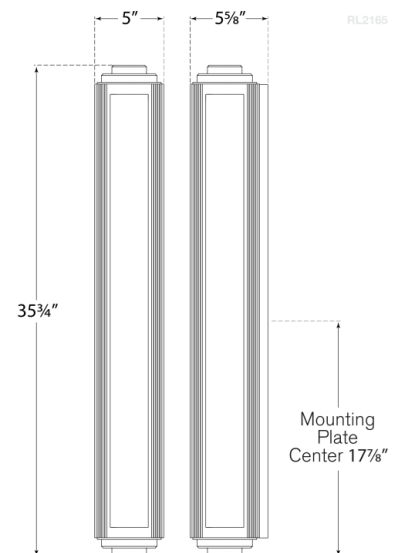

# Keating Large Sconce

Natural Brass with White Glass

- Socket: 4 - E26 Keyless
- Wattage: 4 - 25 T10
- Weight: 19 Pounds
- Extension: 5.5"
- Backplate: 3.25" x 33" Rectangle
- Note: Requires Smaller Outlet Box

## Measurements

RL 2165NB-WG

5"W x 35.75"H | 12.7W x 90.8H CM

RALPH LAUREN