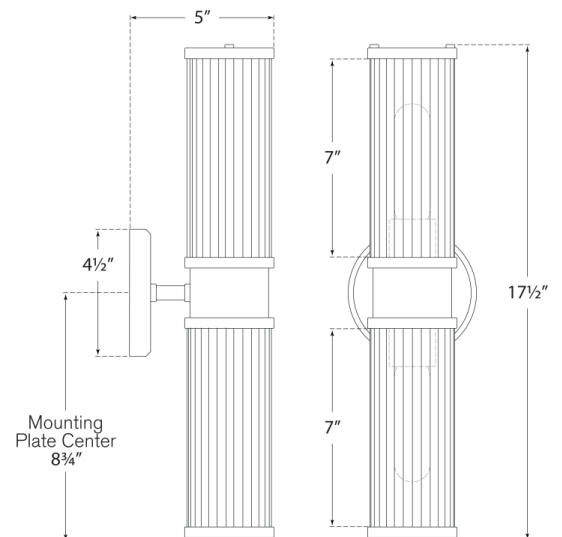

Discover a variety of options on [RalphLauren.com/Home](https://www.RalphLauren.com/Home)

Allen Double-Light Sconce

Natural Brass and Glass Rods

- Socket: E26 Keyless
- Wattage: 2 - 40 T10
- Weight: 5 Pounds
- Extension: 5"

Measurements

RL 2082NB

17.5"W x 4.5"H x 4.5" Round Backplate | 44.4W x 11.4H x 11.4 CM

RALPH LAUREN