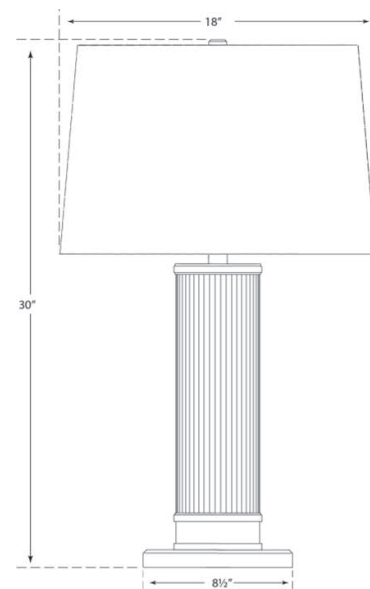

# Allen Table Lamp

Polished Nickel and Glass Rods with White Paper Shade

- Socket: E26 Dimmer
- Wattage: 100 A19
- Weight: 17 Pounds
- Shade Details: 16" x 18" x 12"

## Measurements

RL 3082PN-WP

18"W x 30"H x 8.5" Round Base | 45.7W x 76.2H x 21.5 CM

RALPH LAUREN