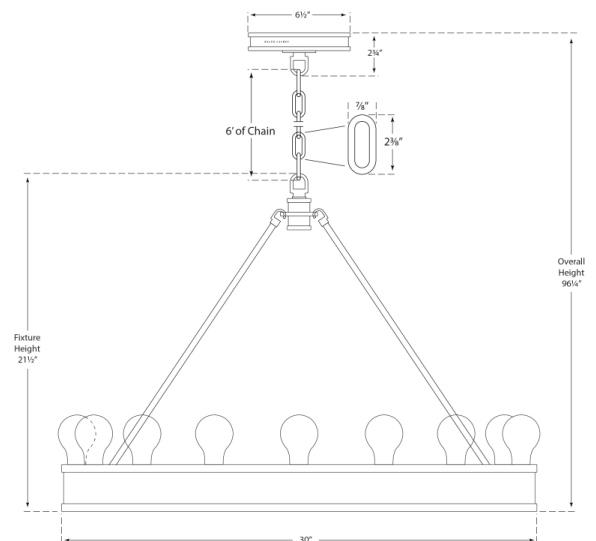

Discover a variety of options on [RalphLauren.com/Home](https://www.RalphLauren.com/Home)

Roark 30" Modular Ring Chandelier

Aged Iron

- Socket: 16 - E26 Keyless
- Wattage: 16 - 40 ST18
- Weight: 29 Pounds
- Note: Bulb Sold Separately

Measurements

RL 5131AI

30"W x 21.5"H x 6.5" Round Canopy | 76.2W x 54.6H x 16.5 CM

RALPH LAUREN