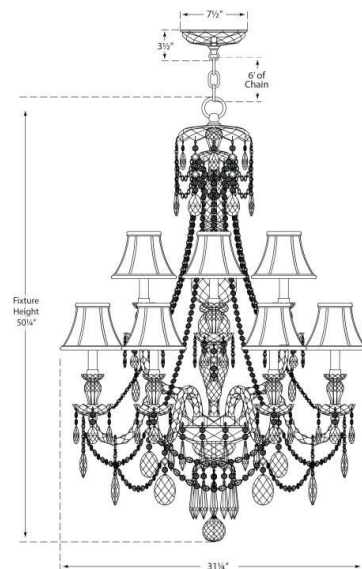

Discover a variety of options on [RalphLauren.com/Home](https://www.RalphLauren.com/Home)

Daniela Medium 2-Tier Chandelier

Crystal

- Socket: 12 - E12 Candelabra
- Wattage: 12 - 60 C11
- Weight: 94 Pounds

Measurements

RL 5006CG

31.25"W x 50.25"H x 7.5" Round Canopy | 79.3W x 127.6H x 12.7 CM

RALPH LAUREN