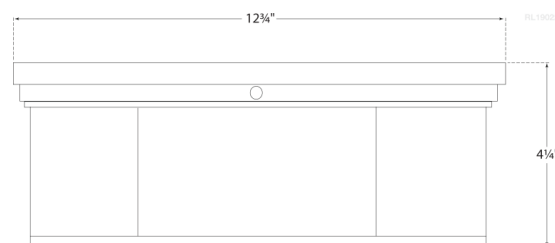

Discover a variety of options on [RalphLauren.com/Home](https://www.RalphLauren.com/Home)

Berling Small Flush Mount

Polished Nickel with Frosted Glass

- Socket: 2 - E26 Keyless
- Wattage: 2 - 60 A19
- Weight: 9 Pounds

Measurements

RL19022PN

12.75"W x 4.25"H | 32.3W x 10.7H CM

RALPH LAUREN