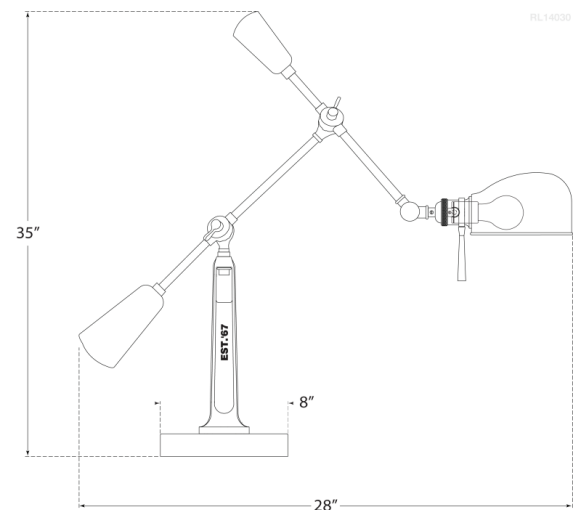

Discover a variety of options on [RalphLauren.com/Home](https://www.RalphLauren.com/Home)

RL '67 Boom-Arm Desk Lamp

Bronze

- Socket: E26 On-Off
- Wattage: 60 A19
- Weight: 16 Pounds
- Extension: 28"

Measurements

RL14030BZ

8"W x 35"H x 8" Round Base | 20.3W x 88.9H x 20.3 CM

RALPH LAUREN