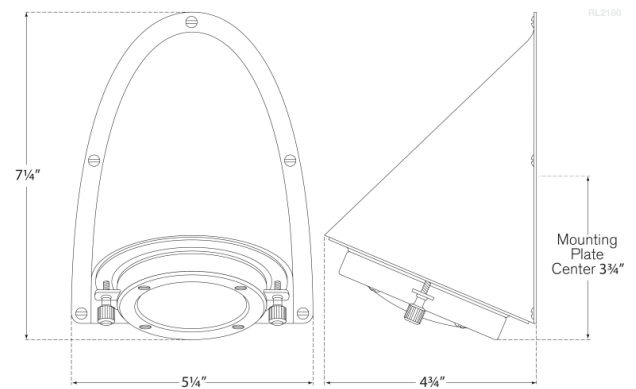

# Grant Small Sconce

Polished Nickel with Industrial Prismatic Glass

- Socket: E12 Candelabra
- Wattage: 60 G16
- Weight: 3 Pounds
- Extension: 4.75"
- Backplate: 5.25" x 7" Triangle

## Measurements

RL 2180PN

5.25"W x 7.5"H | 13.3W x 19H CM

RALPH LAUREN